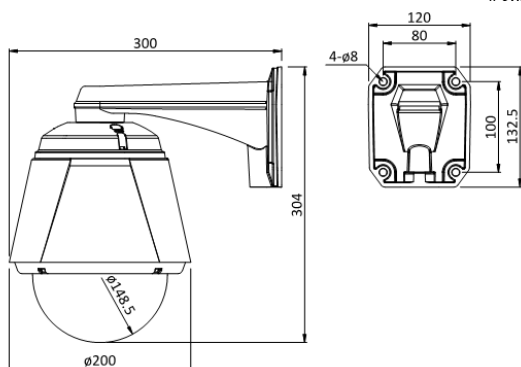

Dimension

Specification

Model	HAP-CZ20W	
Image Sensor	1/3" Panasonic CMOS Sensor	
Pixel	2,000K Pixels	
Zoom	Optical X20 / Digital X12	
Video Signal to Noise	More than 50 dB	
Focal Length	F1.6 ~ 3.5, f=4.7 ~ 94.0mm	
Angle of View	Horizontal : 58.7°(Wide) ~ 3.2°(Tele)	
MIN. Illuminance	0.5 Lux(Color) / 0.1 Lux(B/W) @ DSS Off 0.125 Lux(Color) / 0.025 Lux(B/W) @ DSS On	
Day & Night	Auto / Day / Night(ICR)	
Focus	Auto / Manual / Semi-Auto	
AE Mode	Auto / Iris / Shutter / Manual	
White Balance	Auto / Indoor / Outdoor / Manual(Red, Blue Gain Adjustable)	
BLC	On / Off	
WDR	On / Off	
De-Fog	On / Off	
Aperture	Adjustable	
Noise Reduction	Auto / Off / 1 ~ 3 Level	
Image Stabilization	On / Off	
Privacy Zone	8 Masks with Spherical Coordinate	
Movement Range	Pan	360°(Endless)
	Tilt	90°
	Pre-set	500°/SEC.
Speed	Jog	0.05° ~ 360°/SEC.(Proportional to Zoom)
	Swing	1° ~ 180°/SEC.
	Pre-set	209 Presets(Label, Independent Camera Parameter Configuration)
Pattern	8 Patterns(880 Commands(Approximate 4 Minutes) / 1 Pattern)	
Swing	10 Swings	
Group	8 Groups	
Schedule Function	(MAX. 40 Actions with The Combination of Preset, Pattern and Swing) 8 Schedule Functions with RTC(Real Time Clock)	
Other Functions	Auto Flip, Auto Parking, Power-up Action and Others	
Video Output	HD	AHD 2.0 NTSC : 1920x1080p30, 1280x720p60, 1280x720p30 PAL : 1920x1080p25, 1280x720p50, 1280x720p25
	Analogue	1.0 Vp-p / No Video Output when WDR is ON.
RTC(Real Time Clock)	Yes(RTC Battery Backup Time : Approximate 2 Weeks)	
Communication	RS-485	
Protocol	Pelco-D, Pelco-P Selectable	
OSD	4 Languages(English, Polish, French, Italian) OSD Protection with Password	
Sensor Input	3 Inputs, Photo-Coupler Type, DC 5V ~ 12V	
Alarm Output	1 Output, Relay Output, MAX. Load DC 24V, 1.0A or AC 125V, 0.5A	
Fan	Always ON	
Heater	Operation Start from Internal Temperature 10 °C / 50°F	
Operating TEMP.	-30°C ~ 50°C / -22°F ~ 122°F	
Power Input	Dual Power Support / DC 12V, 1.8A or AC 24V, 1.8A	
Material	Dome	Polycarbonate
	Internal	Polycarbonate, ABS
	External	Aluminum
Dimension	Dome	∅148.5mm / ∅5.9"
	Wall Type	300(L) x 200(W) x 304(H) [mm] / 11.9(L) x 7.9(W) x 12.0(H) ["]
	Ceiling Type	200(∅) x 402.8(H) [mm] / 7.9(∅) x 15.9(H) ["]
Weight	Wall Type	3.4 kg / 7.5 lb
	Ceiling Type	3.6 kg / 7.9 lb